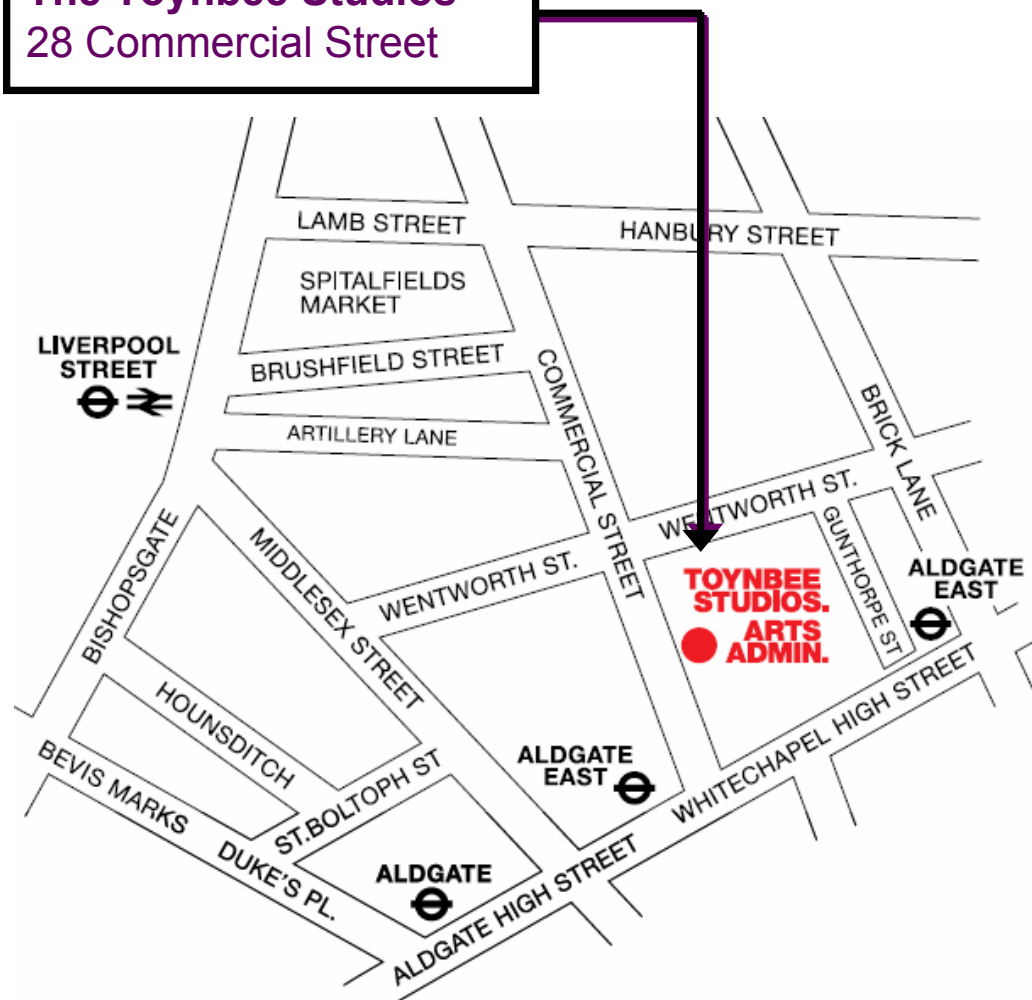

how to find us...

LONDON

The Toynbee Studios
28 Commercial Street

The Toynbee Studios
28 Commercial Street
London
E1 6AB

0207 247 5102

www.artsadmin.co.uk

The Toynbee Studios

Leadership Development Day & LDDplus workshop