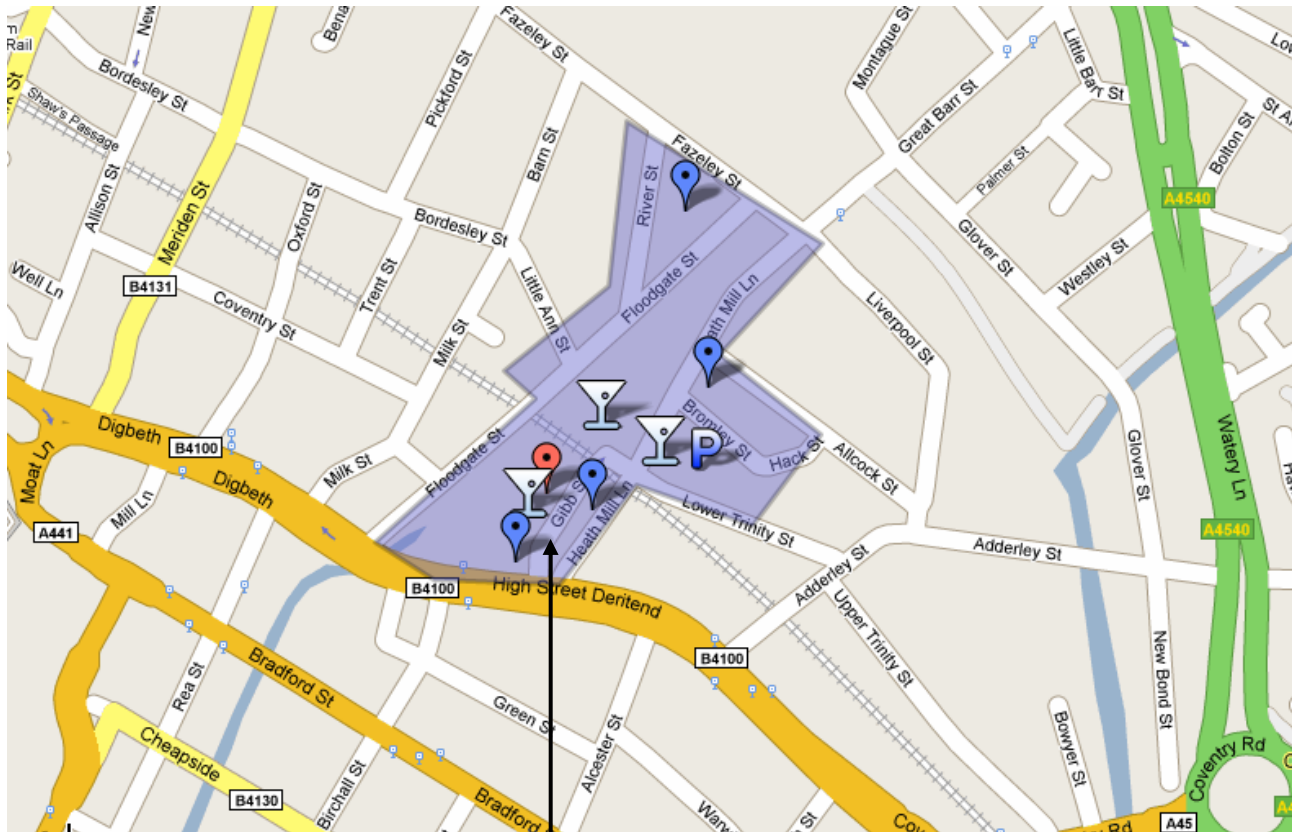

how to find us...

Birmingham

The Custard Factory
Gibb Street
Birmingham
B9 4AA

0121 224 7777

www.custardfactory.co.uk

Reception (marked in red)

Leadership Development Day & LDDplus workshop